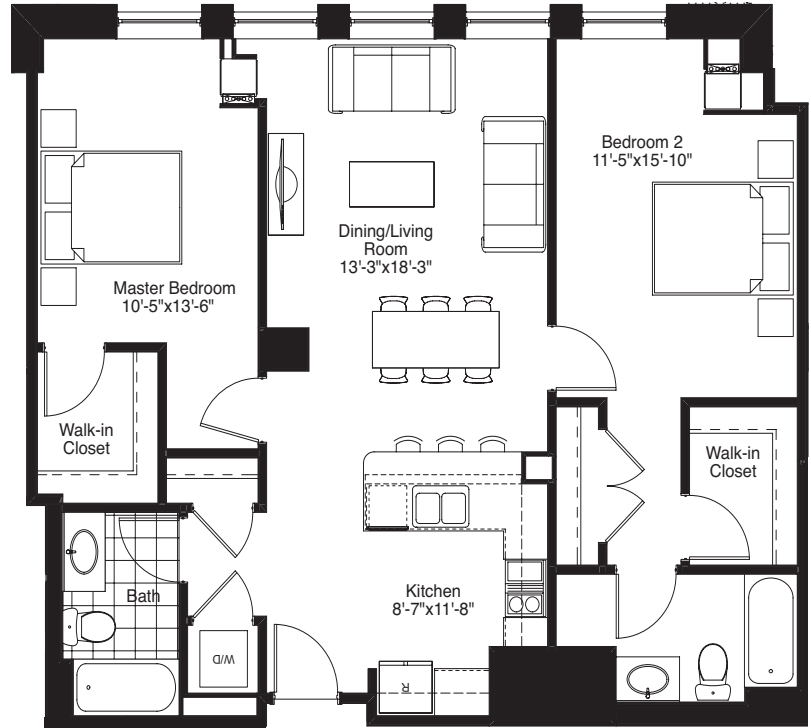

EAST TOWER - PENTHOUSE RESIDENCE 4106

2 Bedroom • 2 Bath • 1,110 Square Feet

555 West Kinzie Street
Chicago, Illinois 60654
312.880.4800
AltaatKStation.com

Developed by
Fifield

Leasing & Management by
LINCOLN
PROPERTY
RESIDENTIAL

Floorplan dimensions are approximate. Floorplate depicts unit location only.