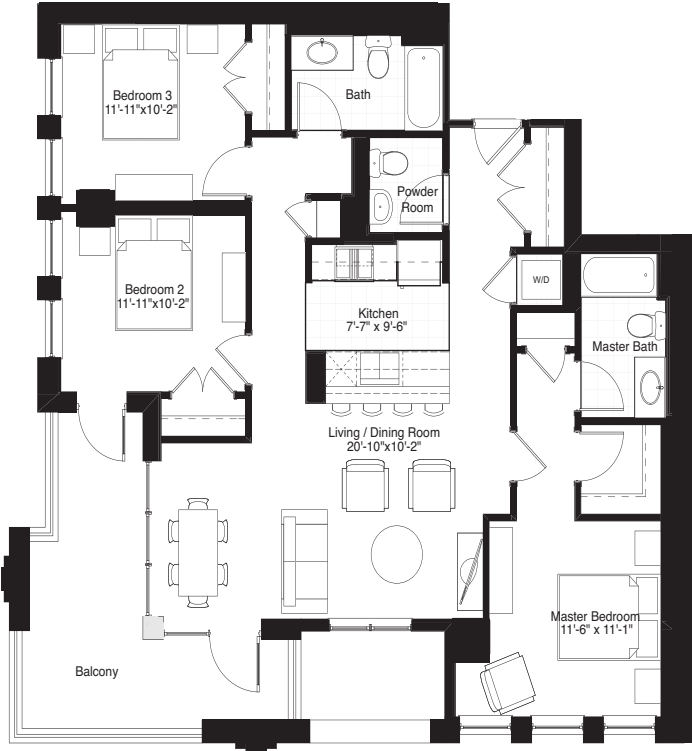

# WEST TOWER - PENTHOUSE RESIDENCE 3706

3 Bedroom • 2 1/2 Bath • 1,339 Square Feet

555 West Kinzie Street  
Chicago, Illinois 60654  
312.880.4800  
AltaatKStation.com

Developed by  
**Fifield**

Leasing & Management by  
LINCOLN  
PROPERTY  
RESIDENTIAL

Floorplan dimensions are approximate. Floorplate depicts unit location only.