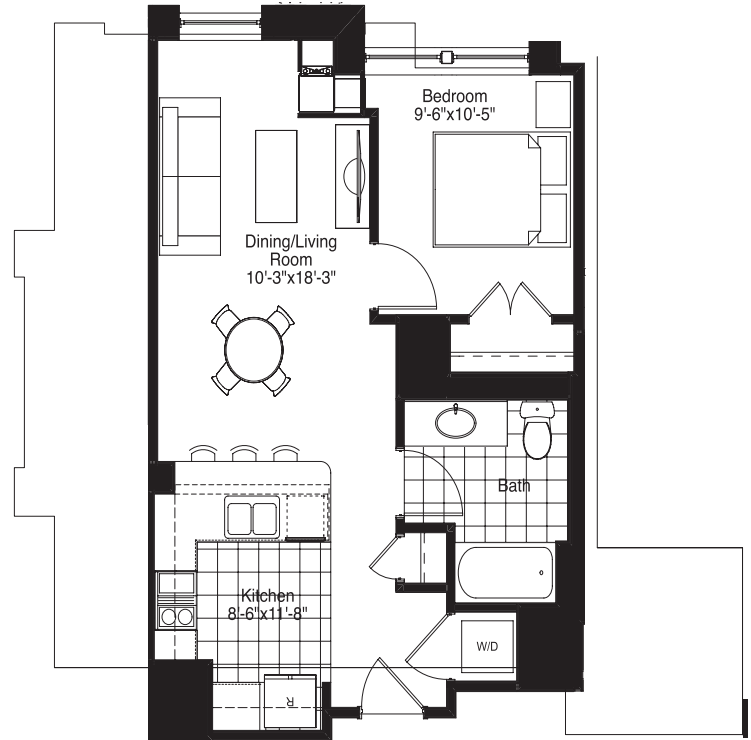

555 West Kinzie Street
Chicago, Illinois 60654
312.880.4800
AltaatKStation.com

EAST TOWER - RESIDENCE PLAN 12

1 Bedroom • 1 Bath • 610 Square Feet

Developed by
Fifield

Leasing & Management by
LINCOLN
PROPERTY
RESIDENTIAL

Floorplan dimensions are approximate. Floorplate depicts unit location only.