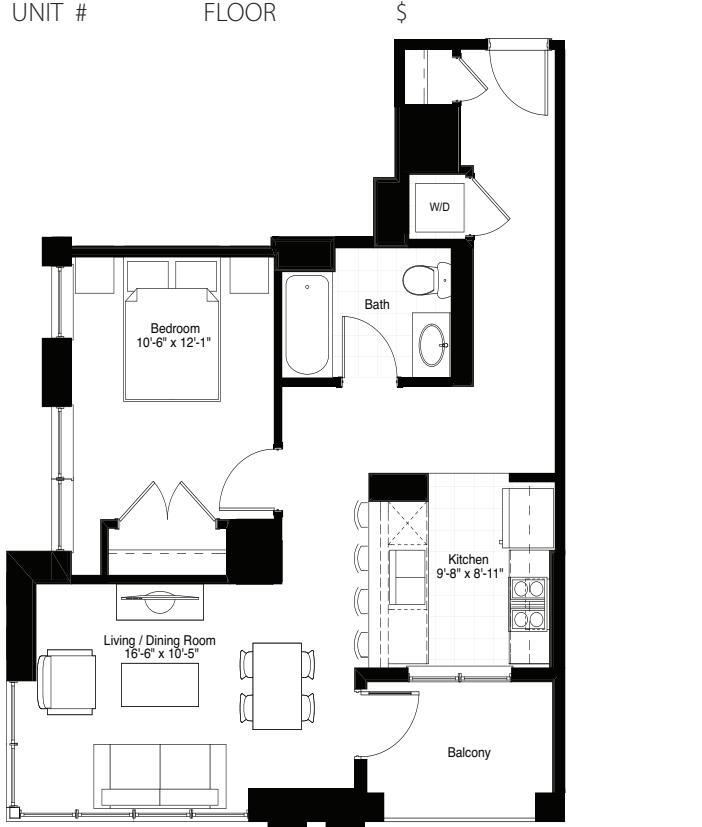

555 West Kinzie Street
Chicago, Illinois 60654
312.880.4800
AltaatKStation.com

Developed by
Fifield

Leasing & Management by
LINCOLN
PROPERTY
RESIDENTIAL

WEST TOWER - RESIDENCE PLAN 12

1 Bedroom • 1 Bath • 751 Square Feet

Floorplan dimensions are approximate. Floorplate depicts unit location only.