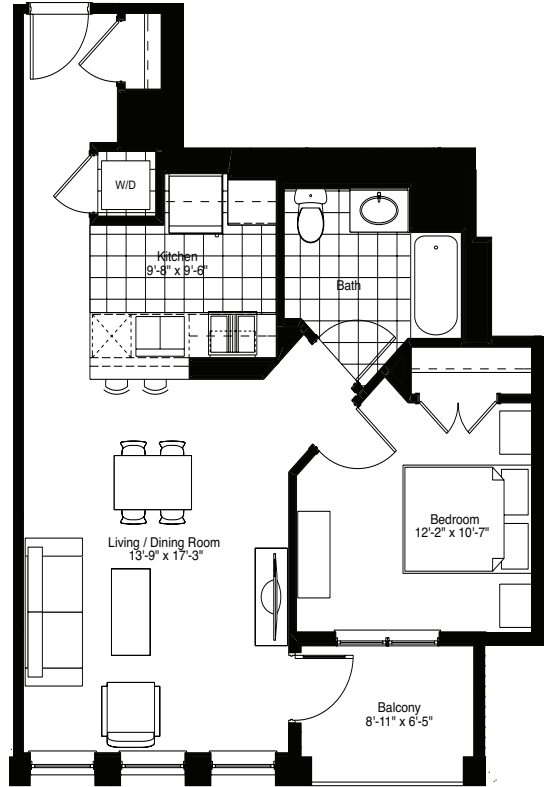

# WEST TOWER - RESIDENCE PLAN 11

1 Bedroom • 1 Bath • 746 Square Feet

UNIT #      FLOOR      \$

Floorplan dimensions are approximate. Floorplate depicts unit location only.