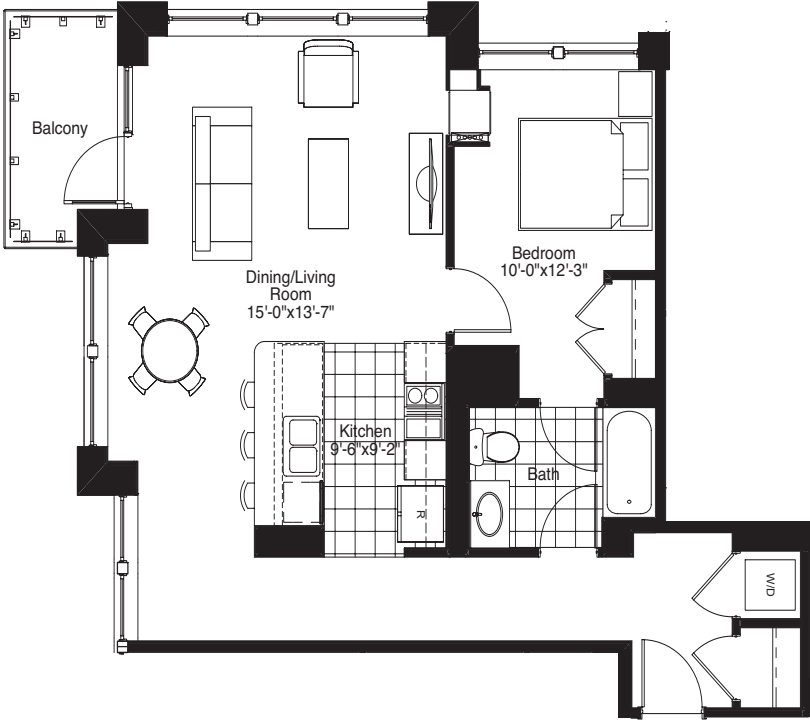

EAST TOWER - RESIDENCE PLAN 10

1 Bedroom • 1 Bath • 843 Square Feet

555 West Kinzie Street
Chicago, Illinois 60654
312.880.4800
AltaatKStation.com

Developed by
Fifield

Leasing & Management by
LINCOLN
PROPERTY
RESIDENTIAL

Floorplan dimensions are approximate. Floorplate depicts unit location only.