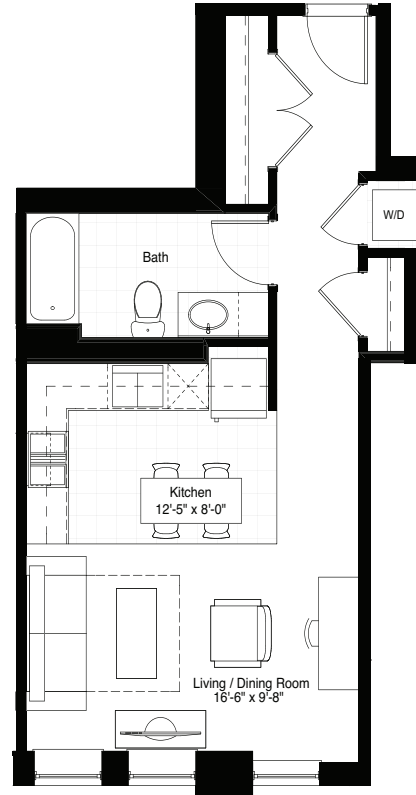

## WEST TOWER - RESIDENCE PLAN 09

Studio • 1 Bath • 563 Square Feet

UNIT #      FLOOR      \$

Developed by  
**Fifield**

Leasing & Management by  
LINCOLN  
PROPERTY  
RESIDENTIAL

Floorplan dimensions are approximate. Floorplate depicts unit location only.