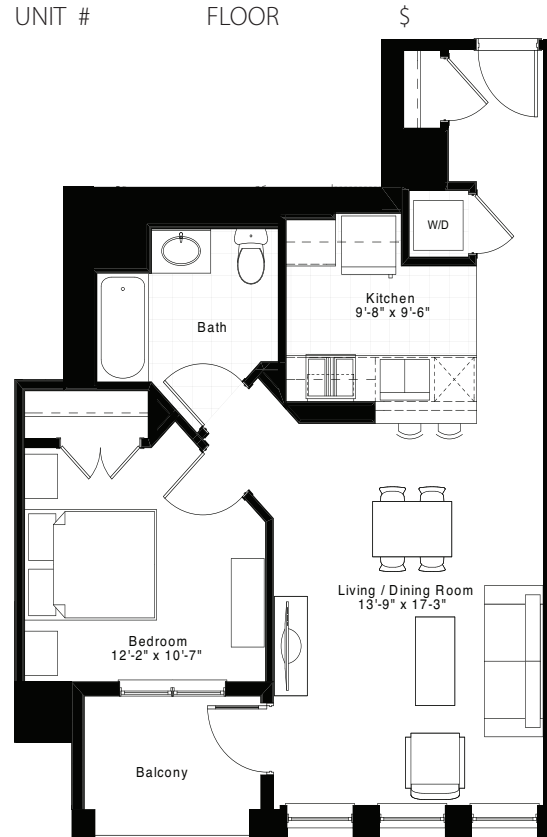

555 West Kinzie Street
Chicago, Illinois 60654
312.880.4800
AltaatKStation.com

WEST TOWER - RESIDENCE PLAN 08

1 Bedroom • 1 Bath • 746 Square Feet

Developed by
Fifield

Leasing & Management by
LINCOLN
PROPERTY
RESIDENTIAL

Floorplan dimensions are approximate. Floorplate depicts unit location only.