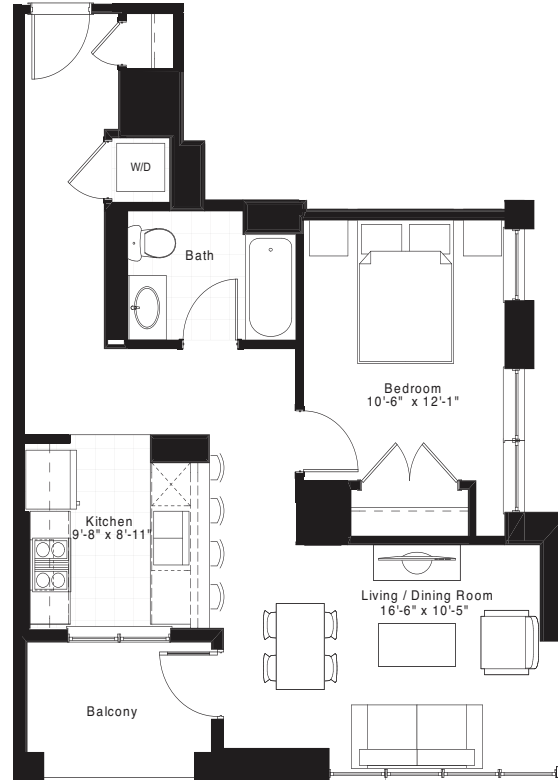

555 West Kinzie Street
 Chicago, Illinois 60654
 312.880.4800
 AltaatKStation.com

WEST TOWER - RESIDENCE PLAN 07

1 Bedroom • 1 Bath • 751 Square Feet

UNIT # FLOOR \$

Developed by
Fifield

Leasing & Management by
 LINCOLN
 PROPERTY
 RESIDENTIAL

Floorplan dimensions are approximate. Floorplate depicts unit location only.