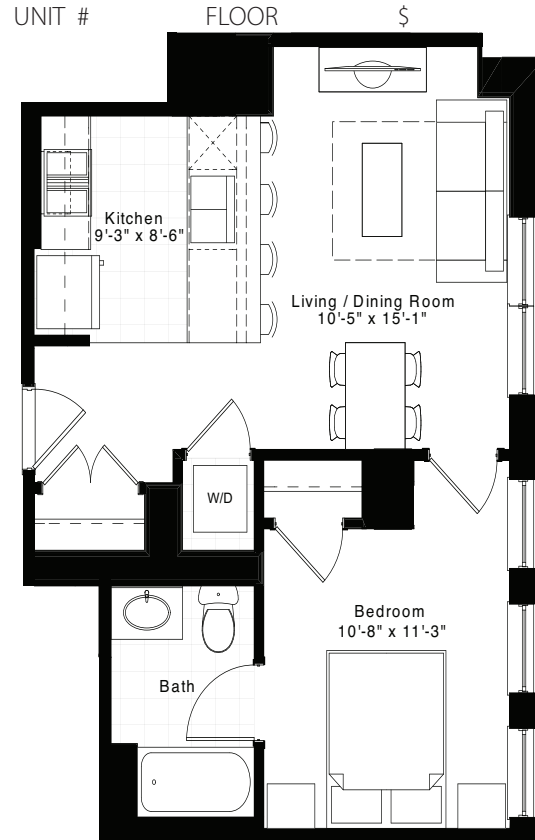

555 West Kinzie Street
Chicago, Illinois 60654
312.880.4800
AltaatKStation.com

Developed by
Fifield

Leasing & Management by
LINCOLN
PROPERTY
RESIDENTIAL

WEST TOWER - RESIDENCE PLAN 06

1 Bedroom • 1 Bath • 586 Square Feet

Floorplan dimensions are approximate. Floorplate depicts unit location only.