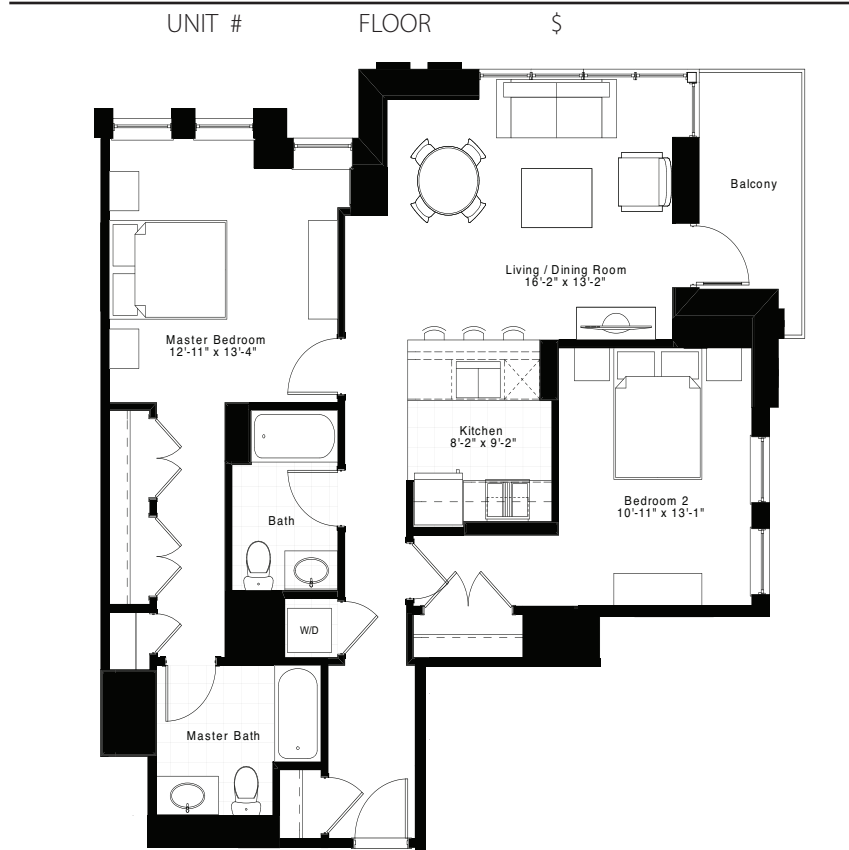

555 West Kinzie Street
Chicago, Illinois 60654
312.880.4800
AltaatKStation.com

WEST TOWER - RESIDENCE PLAN 05

2 Bedroom • 2 Bath • 1,172 Square Feet

Developed by
Fifield

Leasing & Management by
LINCOLN
PROPERTY
RESIDENTIAL

Floorplan dimensions are approximate. Floorplate depicts unit location only.