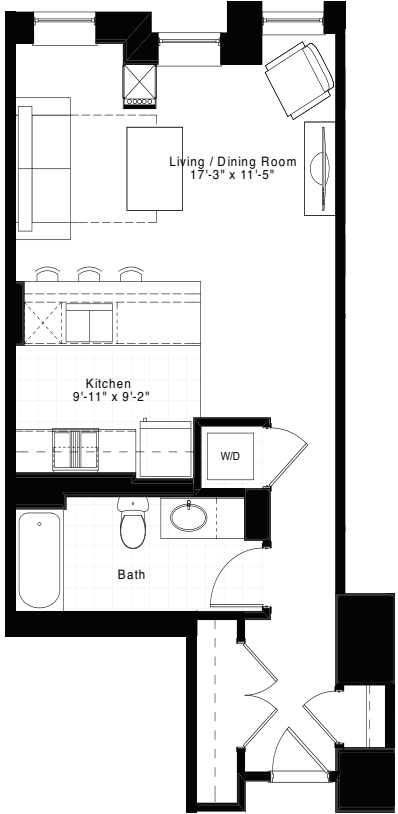

WEST TOWER - RESIDENCE PLAN 04

Studio • 1 Bath • 595 Square Feet

555 West Kinzie Street
Chicago, Illinois 60654
312.880.4800
AltaatKStation.com

UNIT # FLOOR \$

Developed by
Fifield

Leasing & Management by
LINCOLN
PROPERTY
RESIDENTIAL

Floorplan dimensions are approximate. Floorplate depicts unit location only.