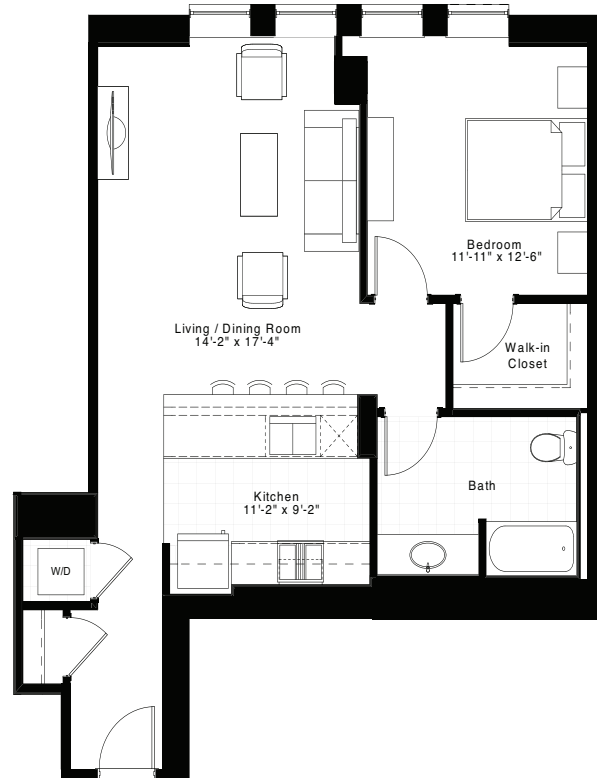

## WEST TOWER - RESIDENCE PLAN 03

1 Bedroom • 1 Bath • 868 Square Feet

UNIT #      FLOOR      \$

Developed by  
**Fifield**

Leasing & Management by  
LINCOLN  
PROPERTY  
RESIDENTIAL

Floorplan dimensions are approximate. Floorplate depicts unit location only.