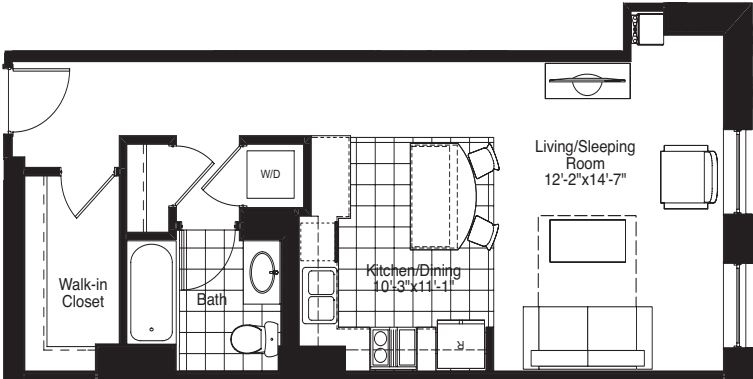

EAST TOWER - RESIDENCE PLAN 02

Studio • 1 Bath • 609 Square Feet

555 West Kinzie Street
Chicago, Illinois 60654
312.880.4800
AltaatKStation.com

Developed by
Fifield

Leasing & Management by
LINCOLN
PROPERTY
RESIDENTIAL

Floorplan dimensions are approximate. Floorplate depicts unit location only.