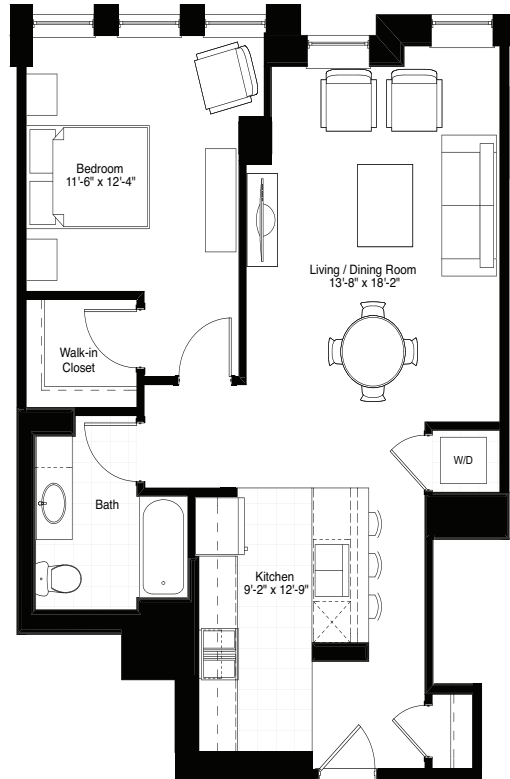

555 West Kinzie Street
Chicago, Illinois 60654
312.880.4800
AltaatKStation.com

WEST TOWER - RESIDENCE PLAN 02

1 Bedroom • 1 Bath • 859 Square Feet

UNIT # FLOOR \$

Developed by
Fifield

Leasing & Management by
LINCOLN
PROPERTY
RESIDENTIAL

Floorplan dimensions are approximate. Floorplate depicts unit location only.